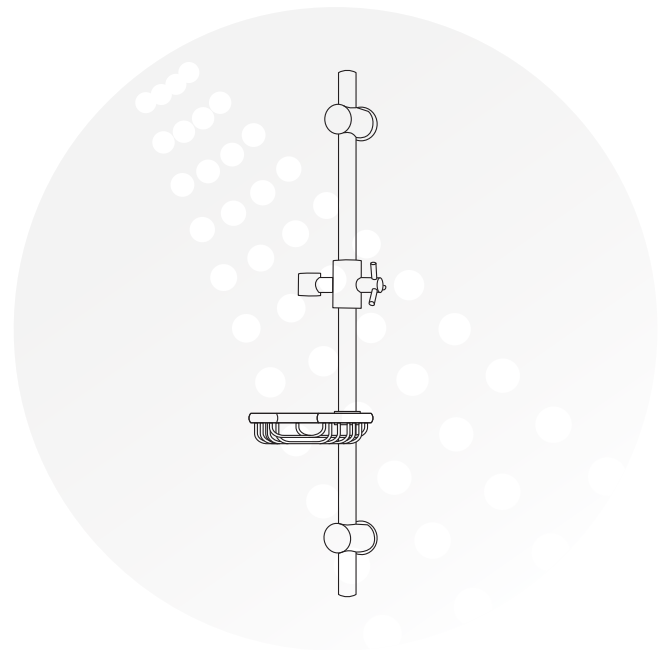

PULSE

SHOWERSPAs

Start your day in a whole new way!

Adjustable Slide Bar

MODEL #1010

GENERAL DESCRIPTION

Our Adjustable Slide Bar is the perfect complement to any PULSE ShowerSpa! Featuring 21" of vertical adjustment for positioning your hand shower to the ideal height and angle. The brass knob makes adjustments quick and easy. Keep soap handy and healthy with the wire basket soap dish.

Even if you don't own a PULSE ShowerSpa, the Adjustable Slide Bar can accommodate virtually any hand shower with a standard hose fitting. Adding versatility, functionality and style, the Adjustable Slide Bar is the ultimate accessory for your shower experience.

PRODUCT FEATURES

- Easily retrofit your existing shower without a remodel
- Perfectly complements any PULSE ShowerSpa
- Spoked brass knob provides smooth adjustment for your hand shower
- Surface mounted and installs in minutes
- Adjust your hand shower to the ideal height and angle
- All brass construction in chrome finish
- Wire basket soap dish keeps soap handy and healthy
- Works with any standard hand shower
- Durable brass mounts increase the stability
- Easily installs in your shower

SPECIFICATIONS

- 21"/53cm of vertical height adjustment
- 4" Stainless steel screws and nylon anchors included

WARRANTY

- Manufacturer's three year limited warranty

INVIGORATE...

DECORATE...

REJUVENATE...

Create harmony and balance via hydrotherapy!
Add style, convenience & function to your shower!
There's no better way to start your day!