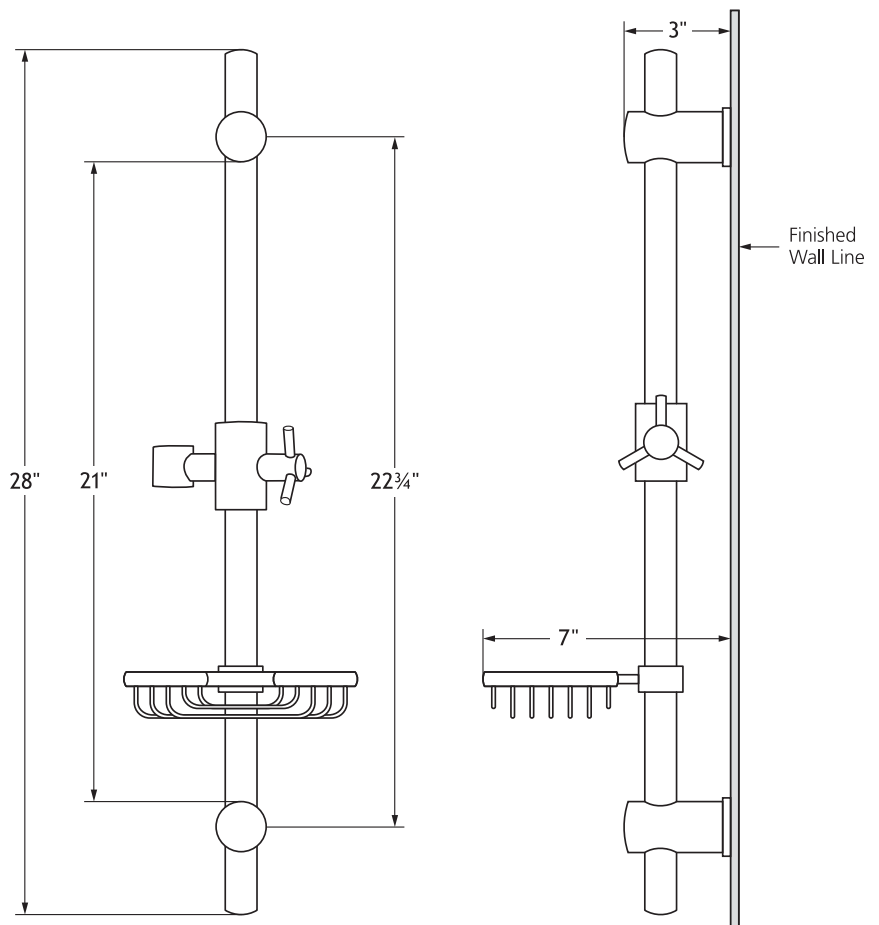

PULSE

SHOWERSPAs

Start your day in a whole new way!

Adjustable Slide Bar

MODEL #1010

GENERAL DESCRIPTION

Our Adjustable Slide Bar is the perfect complement to any PULSE ShowerSpa! Featuring 21" of vertical adjustment for positioning your hand shower to the ideal height and angle. The brass knob makes adjustments quick and easy. Keep soap handy and healthy with the wire basket soap dish.

Even if you don't own a PULSE ShowerSpa, the Adjustable Slide Bar can accommodate virtually any hand shower with a standard hose fitting. Adding versatility, functionality and style, the Adjustable Slide Bar is the ultimate accessory for your shower experience.

PRODUCT FEATURES

- Easily retrofit your existing shower without a remodel
- Perfectly complements any PULSE ShowerSpa
- Spoked brass knob provides smooth adjustment for your hand shower
- Surface mounted and installs in minutes
- Adjust your hand shower to the ideal height and angle
- All brass construction in chrome finish
- Wire basket soap dish keeps soap handy and healthy
- Works with any standard hand shower
- Durable brass mounts increase the stability
- Easily installs in your shower

SPECIFICATIONS

- 21"/53cm of vertical height adjustment
- 4" Stainless steel screws and nylon anchors included

WARRANTY

- Manufacturer's three year limited warranty

INVIGORATE...

DECORATE...

REJUVENATE...

Create harmony and balance via hydrotherapy!
Add style, convenience & function to your shower!
There's no better way to start your day!