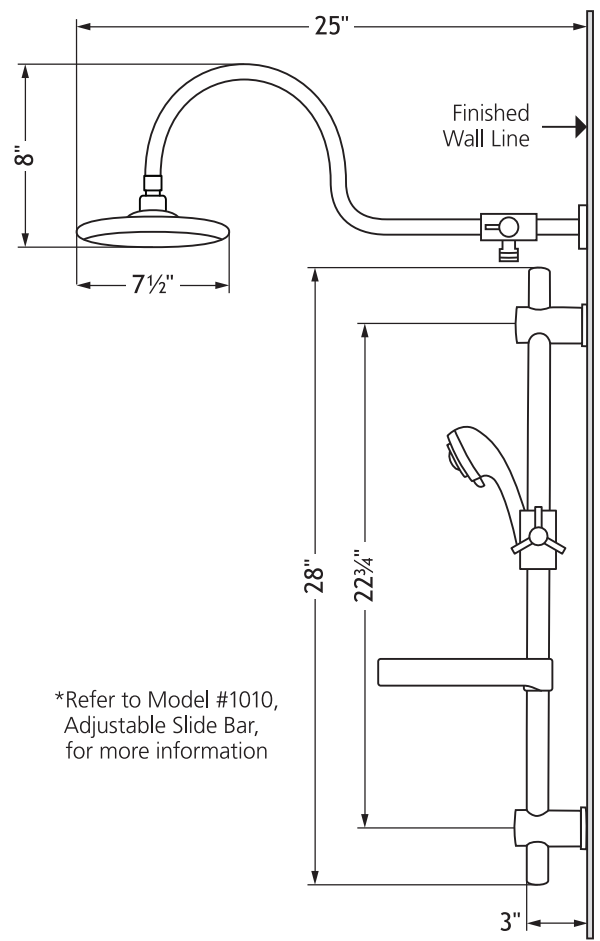

PULSE

SHOWERSPAs

Start your day in a whole new way!

Aqua Rain ShowerSpa

MODEL #1019

GENERAL DESCRIPTION

The Aqua Rain Shower System from PULSE ShowerSpas replaces your existing showerhead with an oversized rain showerhead, adjustable slide bar with soap dish and multi-function hand shower. The integrated dual-function diverter allows you to use each function independently or in tandem.

Typical install is less than 1 hour—even for the do it yourselfer. It simply connects to the water supply at your existing showerhead location and uses your existing hot/cold shower valve.

PRODUCT FEATURES

- Surface mounted and completely pre-plumbed, easily retrofit your existing shower without a remodel
- All brass construction in chrome finish
- 8" Rain showerhead with soft tips to clear mineral buildup for long lasting performance
- Five-function hand shower with 59" (1.5m) double-interlocking stainless steel hose
- Rub tips clean with Spray Straight™ technology
- Slide bar adjusts height of hand shower and soap dish
- Brass diverter easily switches functions—place between functions for further enjoyment
- Simply replaces your existing showerhead/shower arm

SPECIFICATIONS

- Backflow protection in the hand shower hose
- ½" NPT Brass nipple connector
- 2.5 GPM/9.5 LPM Shower System

WARRANTY

- Manufacturer's three year limited warranty

*Refer to Model #1010, Adjustable Slide Bar, for more information